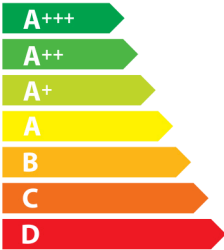

A++

28
kWh/yıl

A_{BCDEFG}

A_{BCDEFG}

A **B**_{CDEFG}

56 dB